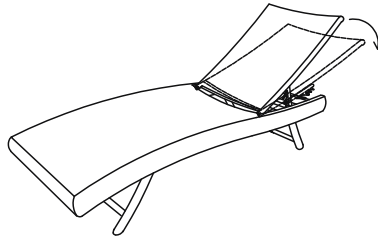

ITEM #FRN-102141
MODEL #662681

Use and Care Guide

Margaret Woven Patio Chaise Lounge

INSTRUCTIONS

1 USAGE POSITION

2 FOLDING PROCEDURE

3 STOWAGE POSITION

Care and Cleaning