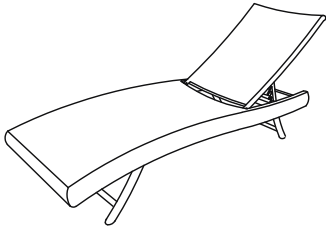

ITEM #FRN-102141
MODEL #662681

Use and Care Guide

Margaret Woven Patio Chaise Lounge

INSTRUCTIONS

1 USAGE POSITION

2 FOLDING PROCEDURE

3 STOWAGE POSITION

Care and Cleaning