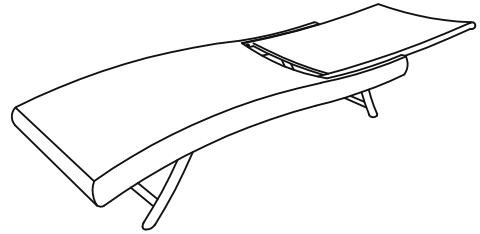

ITEM #FRN-102141
MODEL #662681

Use and Care Guide

Margaret Woven Patio Chaise Lounge

INSTRUCTIONS

1 USAGE POSITION

2 FOLDING PROCEDURE

3 STOWAGE POSITION

Care and Cleaning