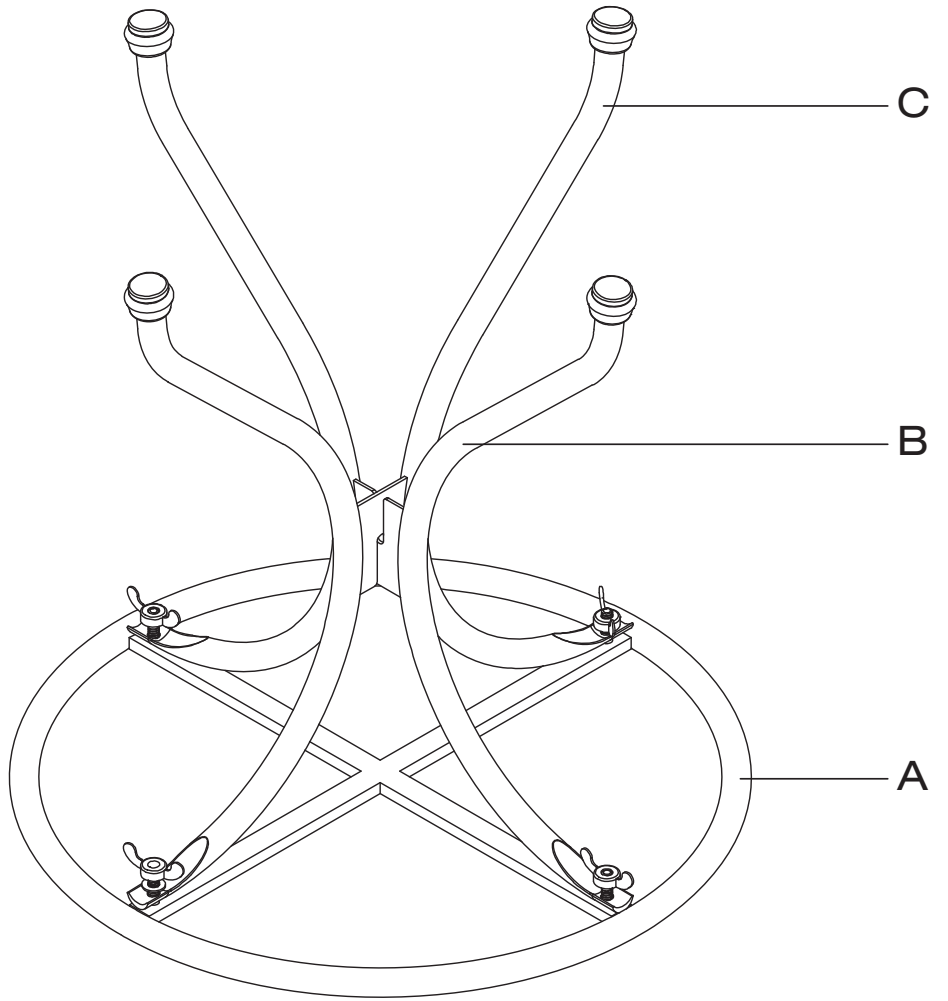

HARDWARE INCLUDED

 **NOTE:** Hardware shown to actual size.

Part	Description	Quantity
AA	Wing nut	4
BB	Washer	4

Pre-Assembly (continued)

PACKAGE CONTENTS

Part	Description	Quantity
A	Table top	1
B	Upper Leg	1
C	Lower Leg	1

2 Attaching the Lower Leg

- Cross insert the lower leg (C) to the upper leg (B) and then attach the lower leg (C) to the table top (A) using wing nuts (AA) and washers (BB).
- Fully tighten all the bolts.

Service Parts

MODEL TYPE

AA

BB

Part	Description	Quantity	Description	Part	Description	Quantity	Description
A	Tabletop	1	FRN-104580-A-TT-W-DKBWN	AA	Wing nut	4	FRN-104580-AA-WN-BLK
B	Upper Leg	1	FRN-104580-B-LG-W-DKBWN	BB	Washer	4	FRN-104580-BB-WHR-BLK
C	Lower Leg	1	FRN-104580-C-LG-W-DKBWN				