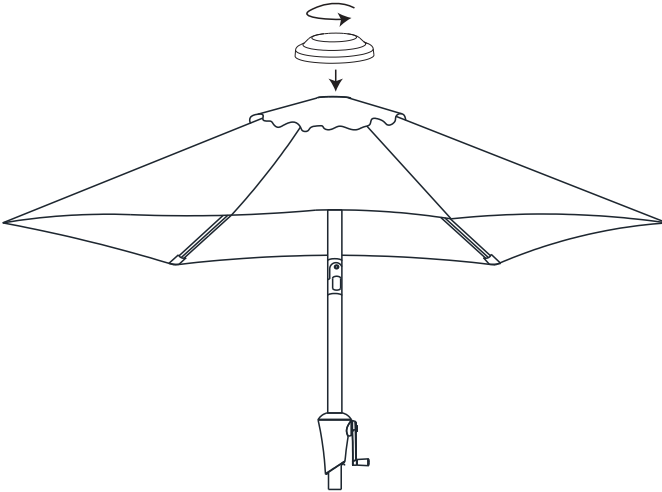

Warning: *If the crank becomes too hard to crank, check to see if the rope has come off the pulley. If you continue to turn the crank, the rope or crank handle could break.*

PREPARATION

Before beginning assembly of product, make sure all parts are present. Compare parts with package contents list and diagram above. If any part is missing or damaged, do not attempt to assemble the product or return to the place of purchase. Contact our customer service toll free at 1-855-880-7205 for replacement parts or further instructions.

Step 1: Attach the finial on the umbrella top (if unattached) by screwing the finial onto the threaded top. Twist until secure but, do not over tighten.

Step 2: To assemble the two pole pieces together: Insert the bottom pole into the upper pole while pressing the snap button on the bottom pole until the snap button locks into position.

OPERATION

Step 1: Turn the crank handle in clockwise direction to open the umbrella canopy, opposite direction to close the canopy. TO CLOSE THE UMBRELLA IT MUST BE IN THE UPRIGHT POSITION.

Step 2: You can tilt the umbrella to your desired angle while pressing the tilt button to release the umbrella top. Release the button to maintain the desired angle.