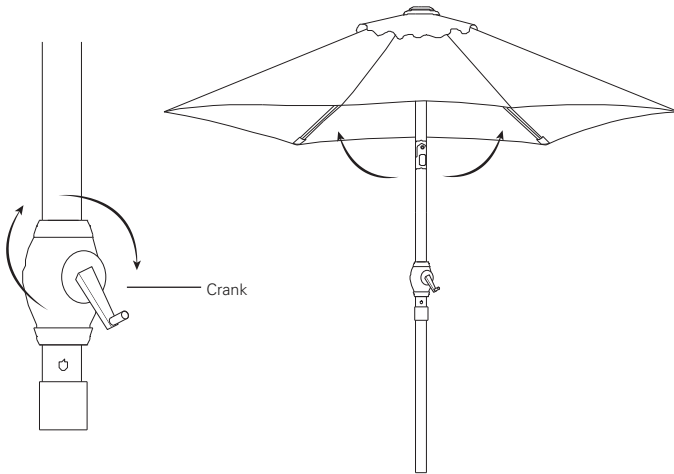

Step 1: Attach the finial on the umbrella top (if unattached) by screwing the finial onto the threaded top. Twist until secure but, do not over tighten.

Step 2: To assemble the two pole pieces together: Insert the bottom pole into the upper pole while pressing the snap button on the bottom pole until the snap button locks into position.

OPERATION

Step 1: Turn the crank handle in clockwise direction to open the umbrella canopy, opposite direction to close the canopy. TO CLOSE THE UMBRELLA IT MUST BE IN THE UPRIGHT POSITION.

Step 2: You can tilt the umbrella to your desired angle while pressing the tilt button to release the umbrella top. Release the button to maintain the desired angle.