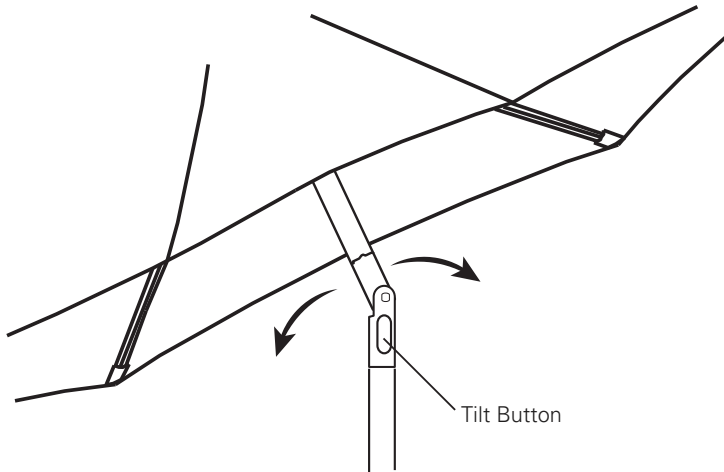

Step 1: Attach the finial on the umbrella top (if unattached) by screwing the finial onto the threaded top. Twist until secure but, do not over tighten.

Step 2: To assemble the two pole pieces together: Insert the bottom pole into the upper pole while pressing the snap button on the bottom pole until the snap button locks into position.

OPERATION

Step 1: Turn the crank handle in clockwise direction to open the umbrella canopy, opposite direction to close the canopy. TO CLOSE THE UMBRELLA IT MUST BE IN THE UPRIGHT POSITION.

Step 2: You can tilt the umbrella to your desired angle while pressing the tilt button to release the umbrella top. Release the button to maintain the desired angle.